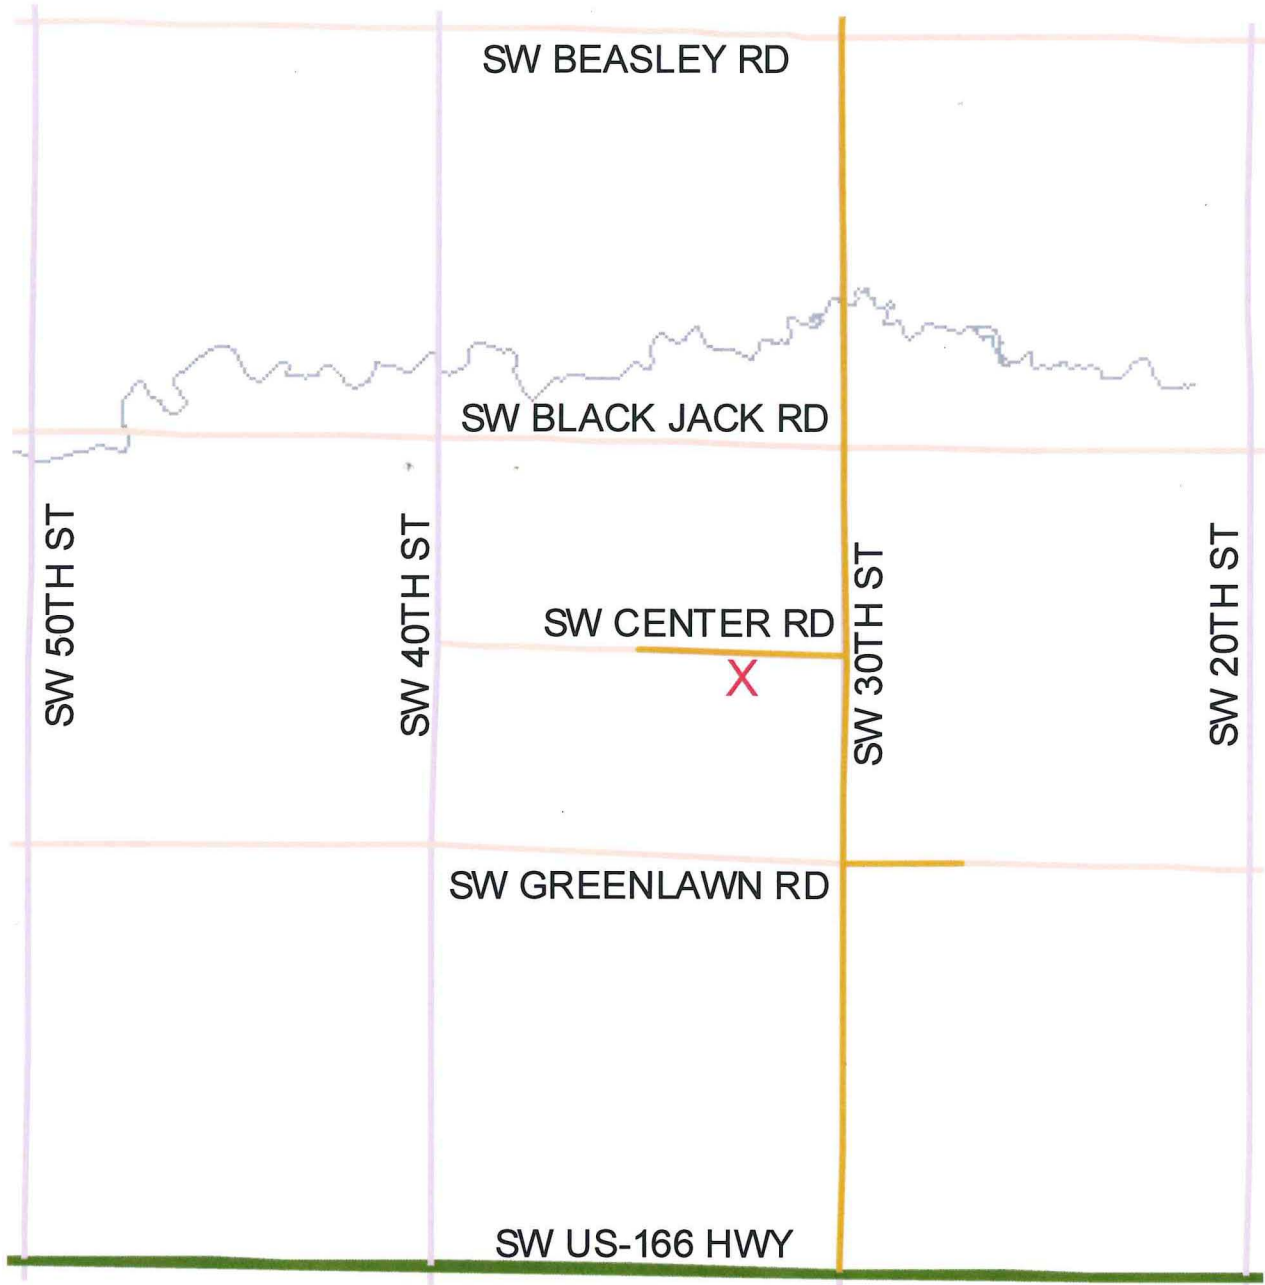

CENTER CHRISTIAN CHURCH POLLING LOCATION

X-CENTER CHRISTIAN CHURCH
3150 SW CENTER RD
620-674-3429 OR
620-674-8676 (JUSTIN)

LYON/LYON
NEOSHO/MELROSE
NEOSHO/FAULKNER

PUBLISHER'S NOTE

UPDATED: NOVEMBER 22, 2011